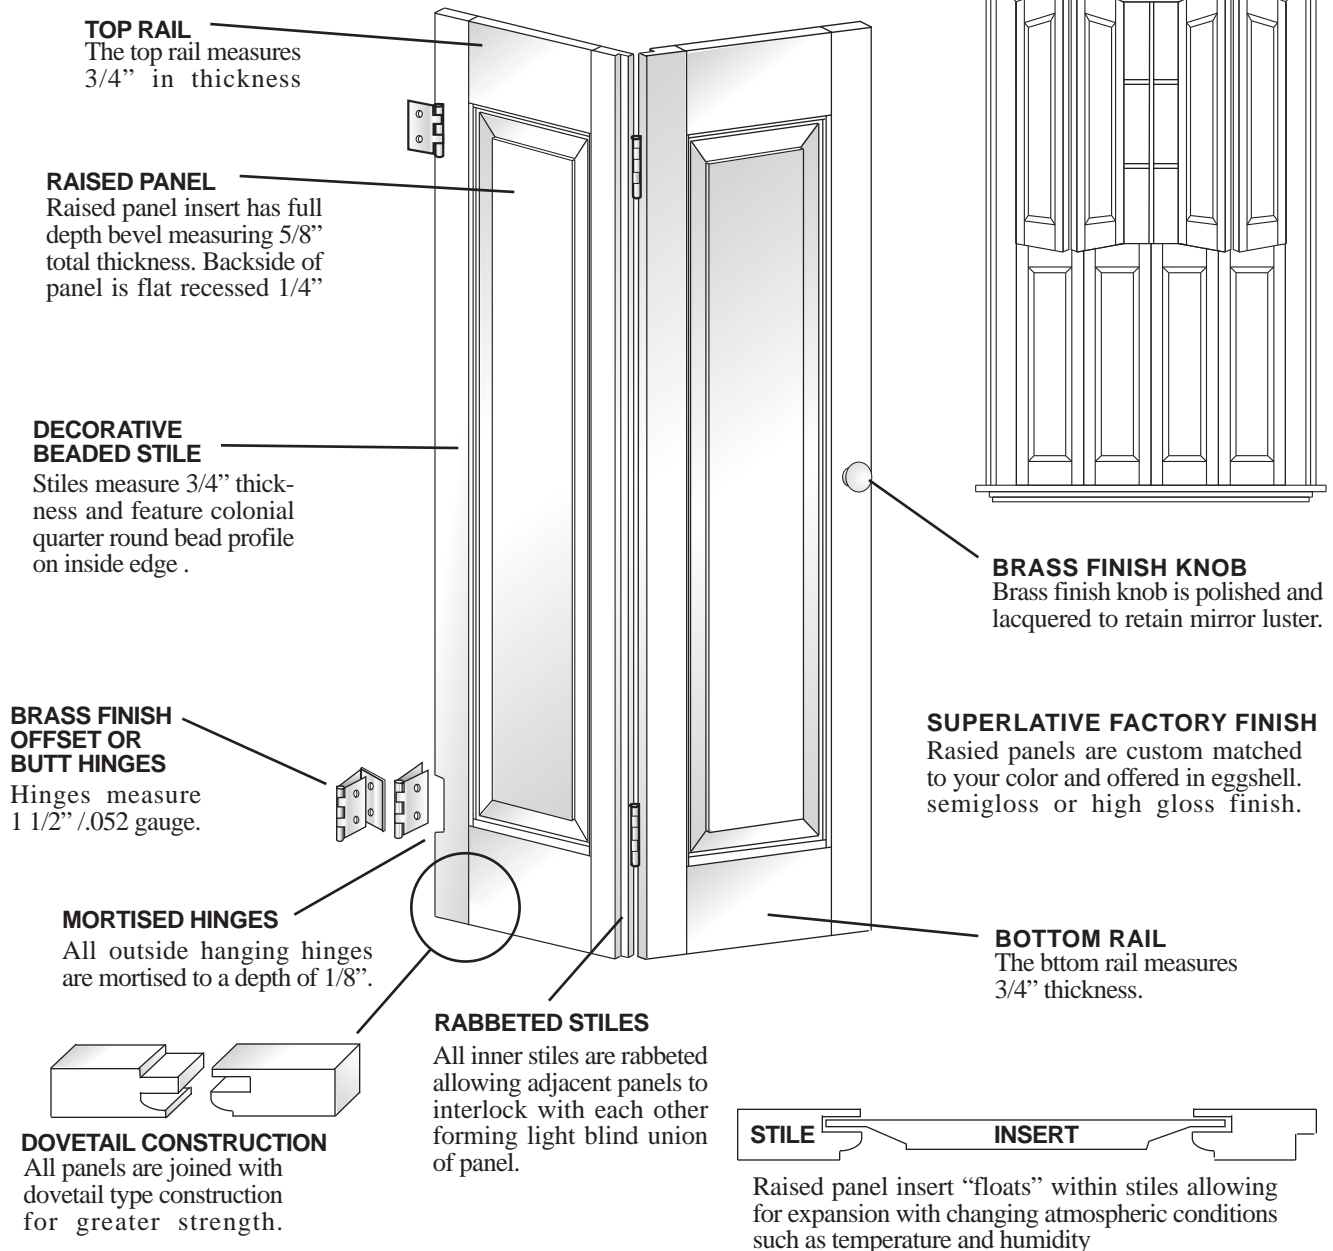

DEVENCO

**AUTHENTIC COLONIAL RAISED PANEL SHUTTERS ENGINEERED TO A HIGHER STANDARD
DEVENCO USES ONLY THE FINEST GRADE SEASONED, KILN-DRIED TIMBER FOR MANUFACTURE**

- *“Select FAS Grade” basswood*
- *“Clear grade and better” white pine*
- *Other species available on request*

5 COMPONENT RAISED PANEL SHUTTER

ALL DEVENCO RAISED PANELS SHUTTERS ARE MANUFACTURED TO YOUR EXACT SIZE SPECIFICATIONS AND ARE PRE-FINISHED TO MATCH ANY COLOR. ALL WOODEN BLINDS MANUFACTURED BY DEVENCO ARE FULLY GUARANTEED FOR BOTH MATERIAL AND WORKMANSHIP.