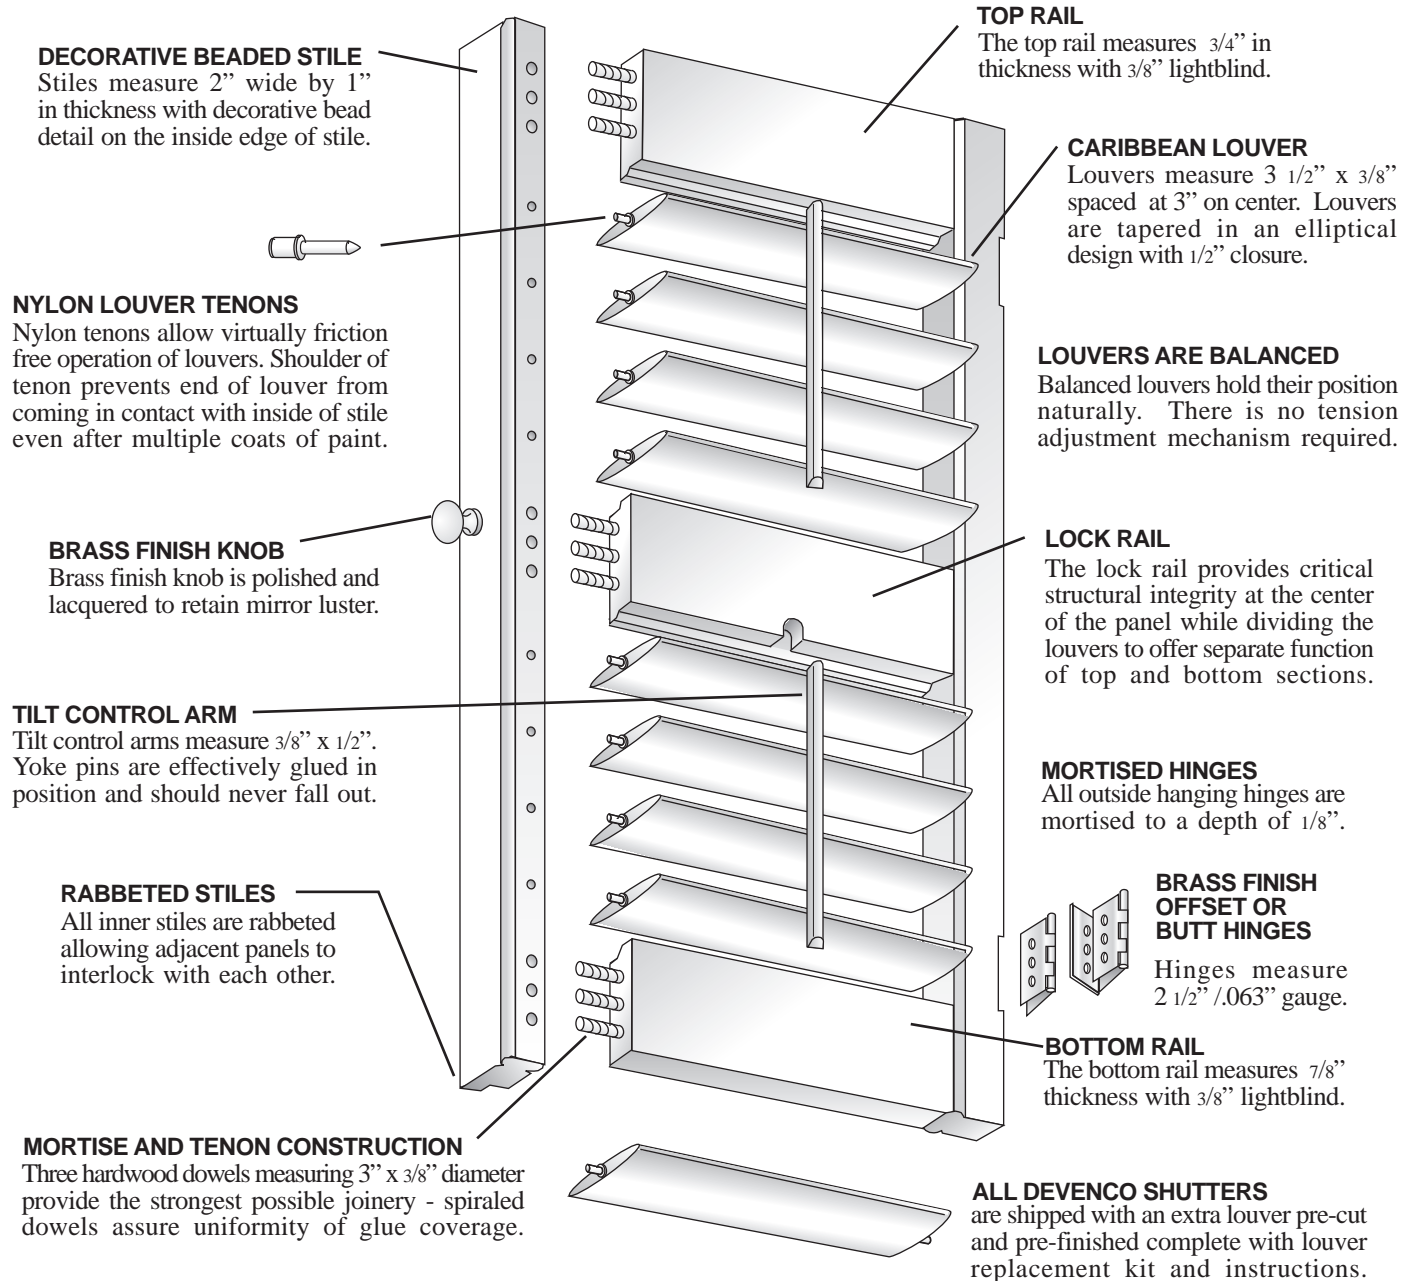

DEVENCO

CARIBBEAN SHUTTERS ENGINEERED TO A HIGHER STANDARD

DEVENCO USES ONLY THE FINEST GRADE SEASONED, KILN-DRIED TIMBER FOR MANUFACTURE

- "Select FAS Grade" basswood
- "Clear grade and better" white pine
- Other species available on request

ALL DEVENCO SHUTTERS ARE MANUFACTURED TO YOUR EXACT SIZE SPECIFICATIONS AND ARE PRE-FINISHED TO MATCH ANY COLOR.
ALL SHUTTERS MANUFACTURED BY DEVENCO ARE FULLY GUARANTEED FOR BOTH MATERIAL AND WORKMANSHIP.